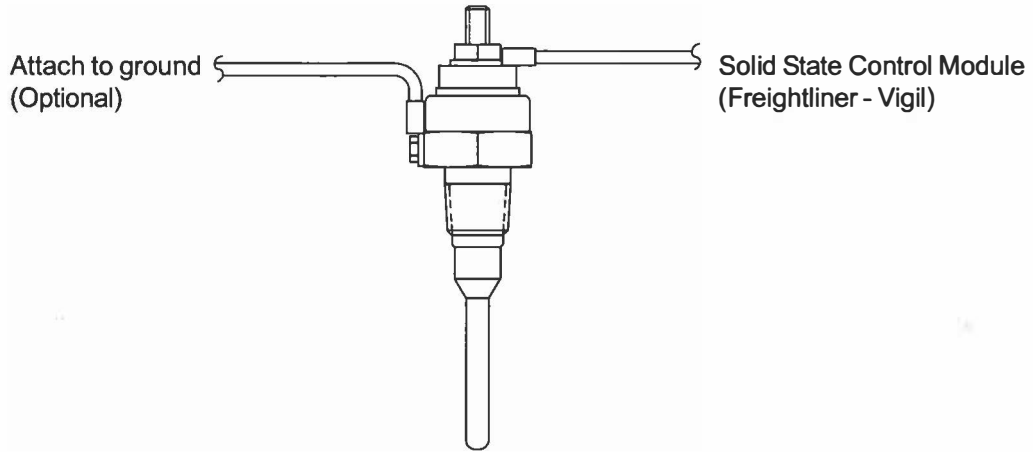

Wiring Instructions for Low Coolant Probes

Call Index Customer Support at 1-800-726-1737 if you need further assistance.

17212 51st Ave NE Suite 116 Arlington WA 98223
Phone: 800-726-1737 Fax: 306-629-0838
www.indexsensors.com

4046042
Rev.F