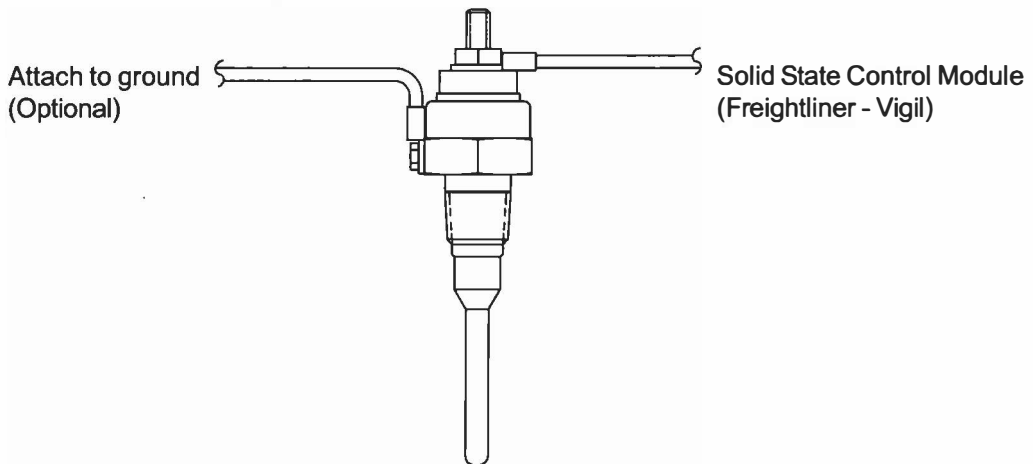

4046042
Rev.F

Wiring Instructions for Low Coolant Probes

Call Index Customer Support at 1-800-726-1737 if you need further assistance.

17212 51st Ave NE Suite 116 Arlington WA 98223
Phone: 800-726-1737 Fax: 306-629-0838
www.indexsensors.com